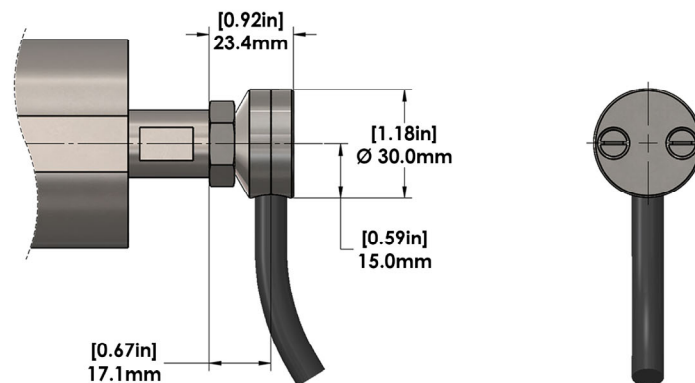

ELECTRICAL CONNECTOR

Repairable Connection Box, Right Angle Connection

Flying Lead, Right Angle Connector
(applicable to 58mm pulleys)

Flying Lead, Straight Connector

Junction Box Connector, IP69k