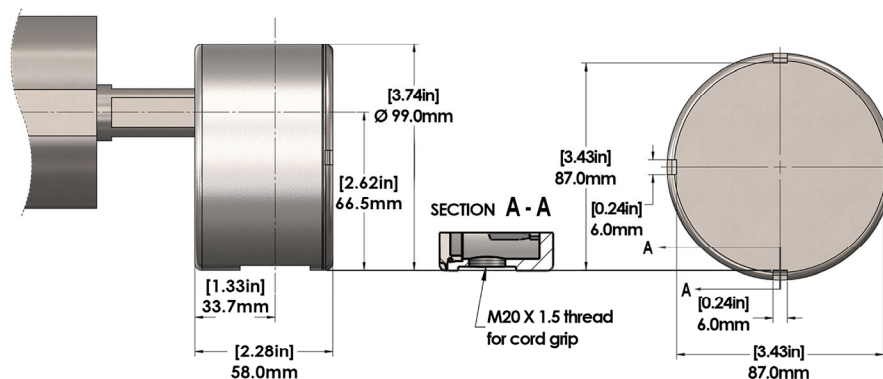

ELECTRICAL CONNECTOR

Repairable Connection Box, Right Angle Connection

Flying Lead, Right Angle Connector
(applicable to 58mm pulleys)

Flying Lead, Straight Connector

Junction Box Connector, IP69k