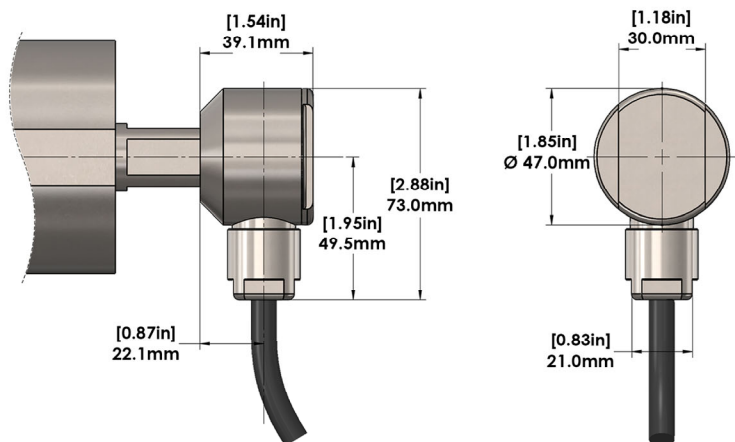

ELECTRICAL CONNECTOR

Repairable Connection Box, Right Angle Connection

Flying Lead, Right Angle Connector
(applicable to 58mm pulleys)

Flying Lead, Straight Connector

Junction Box Connector, IP69k