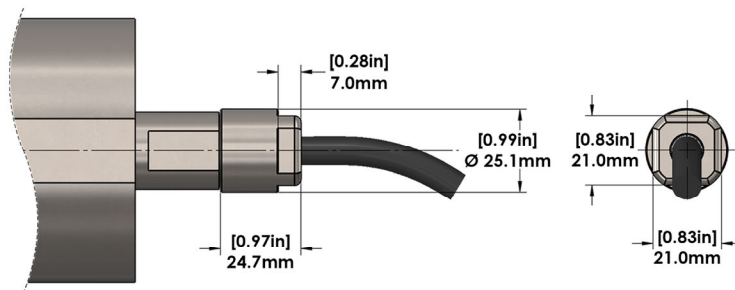

ELECTRICAL CONNECTOR

Repairable Connection Box, Right Angle Connection

Flying Lead, Right Angle Connector
(applicable to 58mm pulleys)

Flying Lead, Straight Connector

Junction Box Connector, IP69k